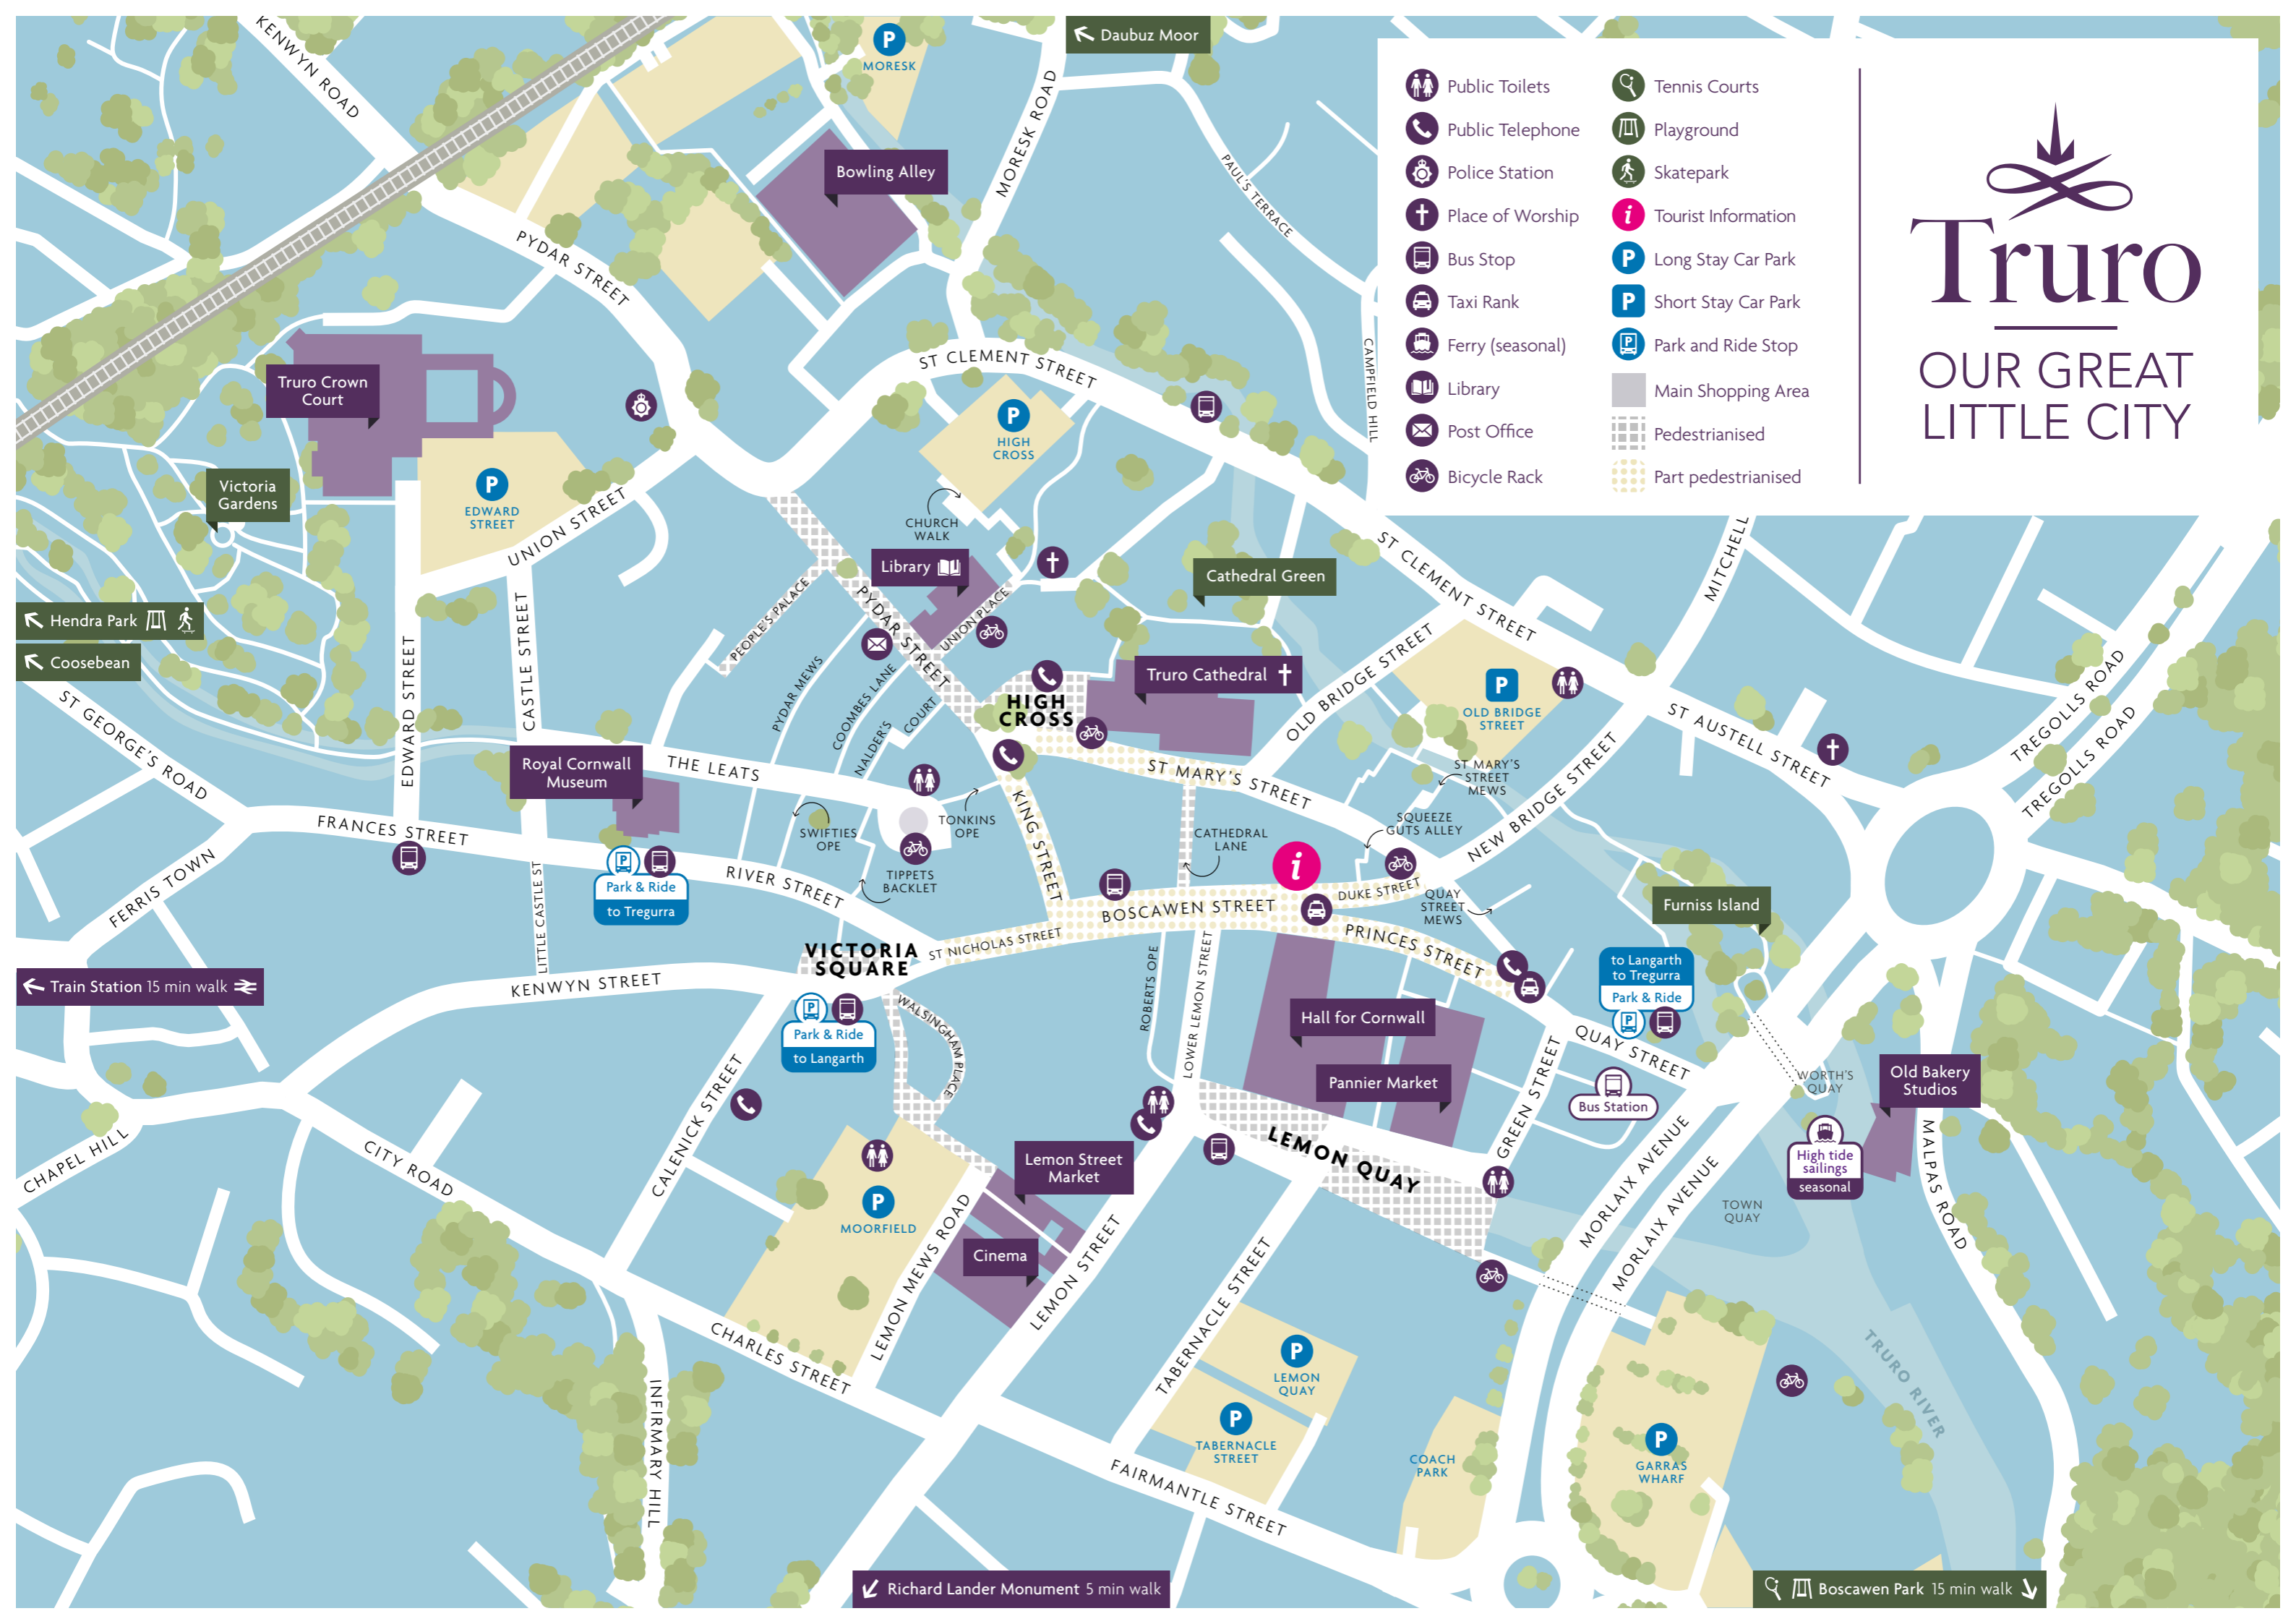

Truro

OUR GREAT LITTLE CITY

- Public Toilets
- Public Telephone
- Police Station
- Place of Worship
- Bus Stop
- Taxi Rank
- Ferry (seasonal)
- Library
- Post Office
- Bicycle Rack
- Tennis Courts
- Playground
- Skatepark
- Tourist Information
- Long Stay Car Park
- Short Stay Car Park
- Park and Ride Stop
- Main Shopping Area
- Pedestrianised
- Part pedestrianised

← Henderson Park
← Coosebean

← Train Station 15 min walk →

↙ Richard Lander Monument 5 min walk

↘ Boscawen Park 15 min walk