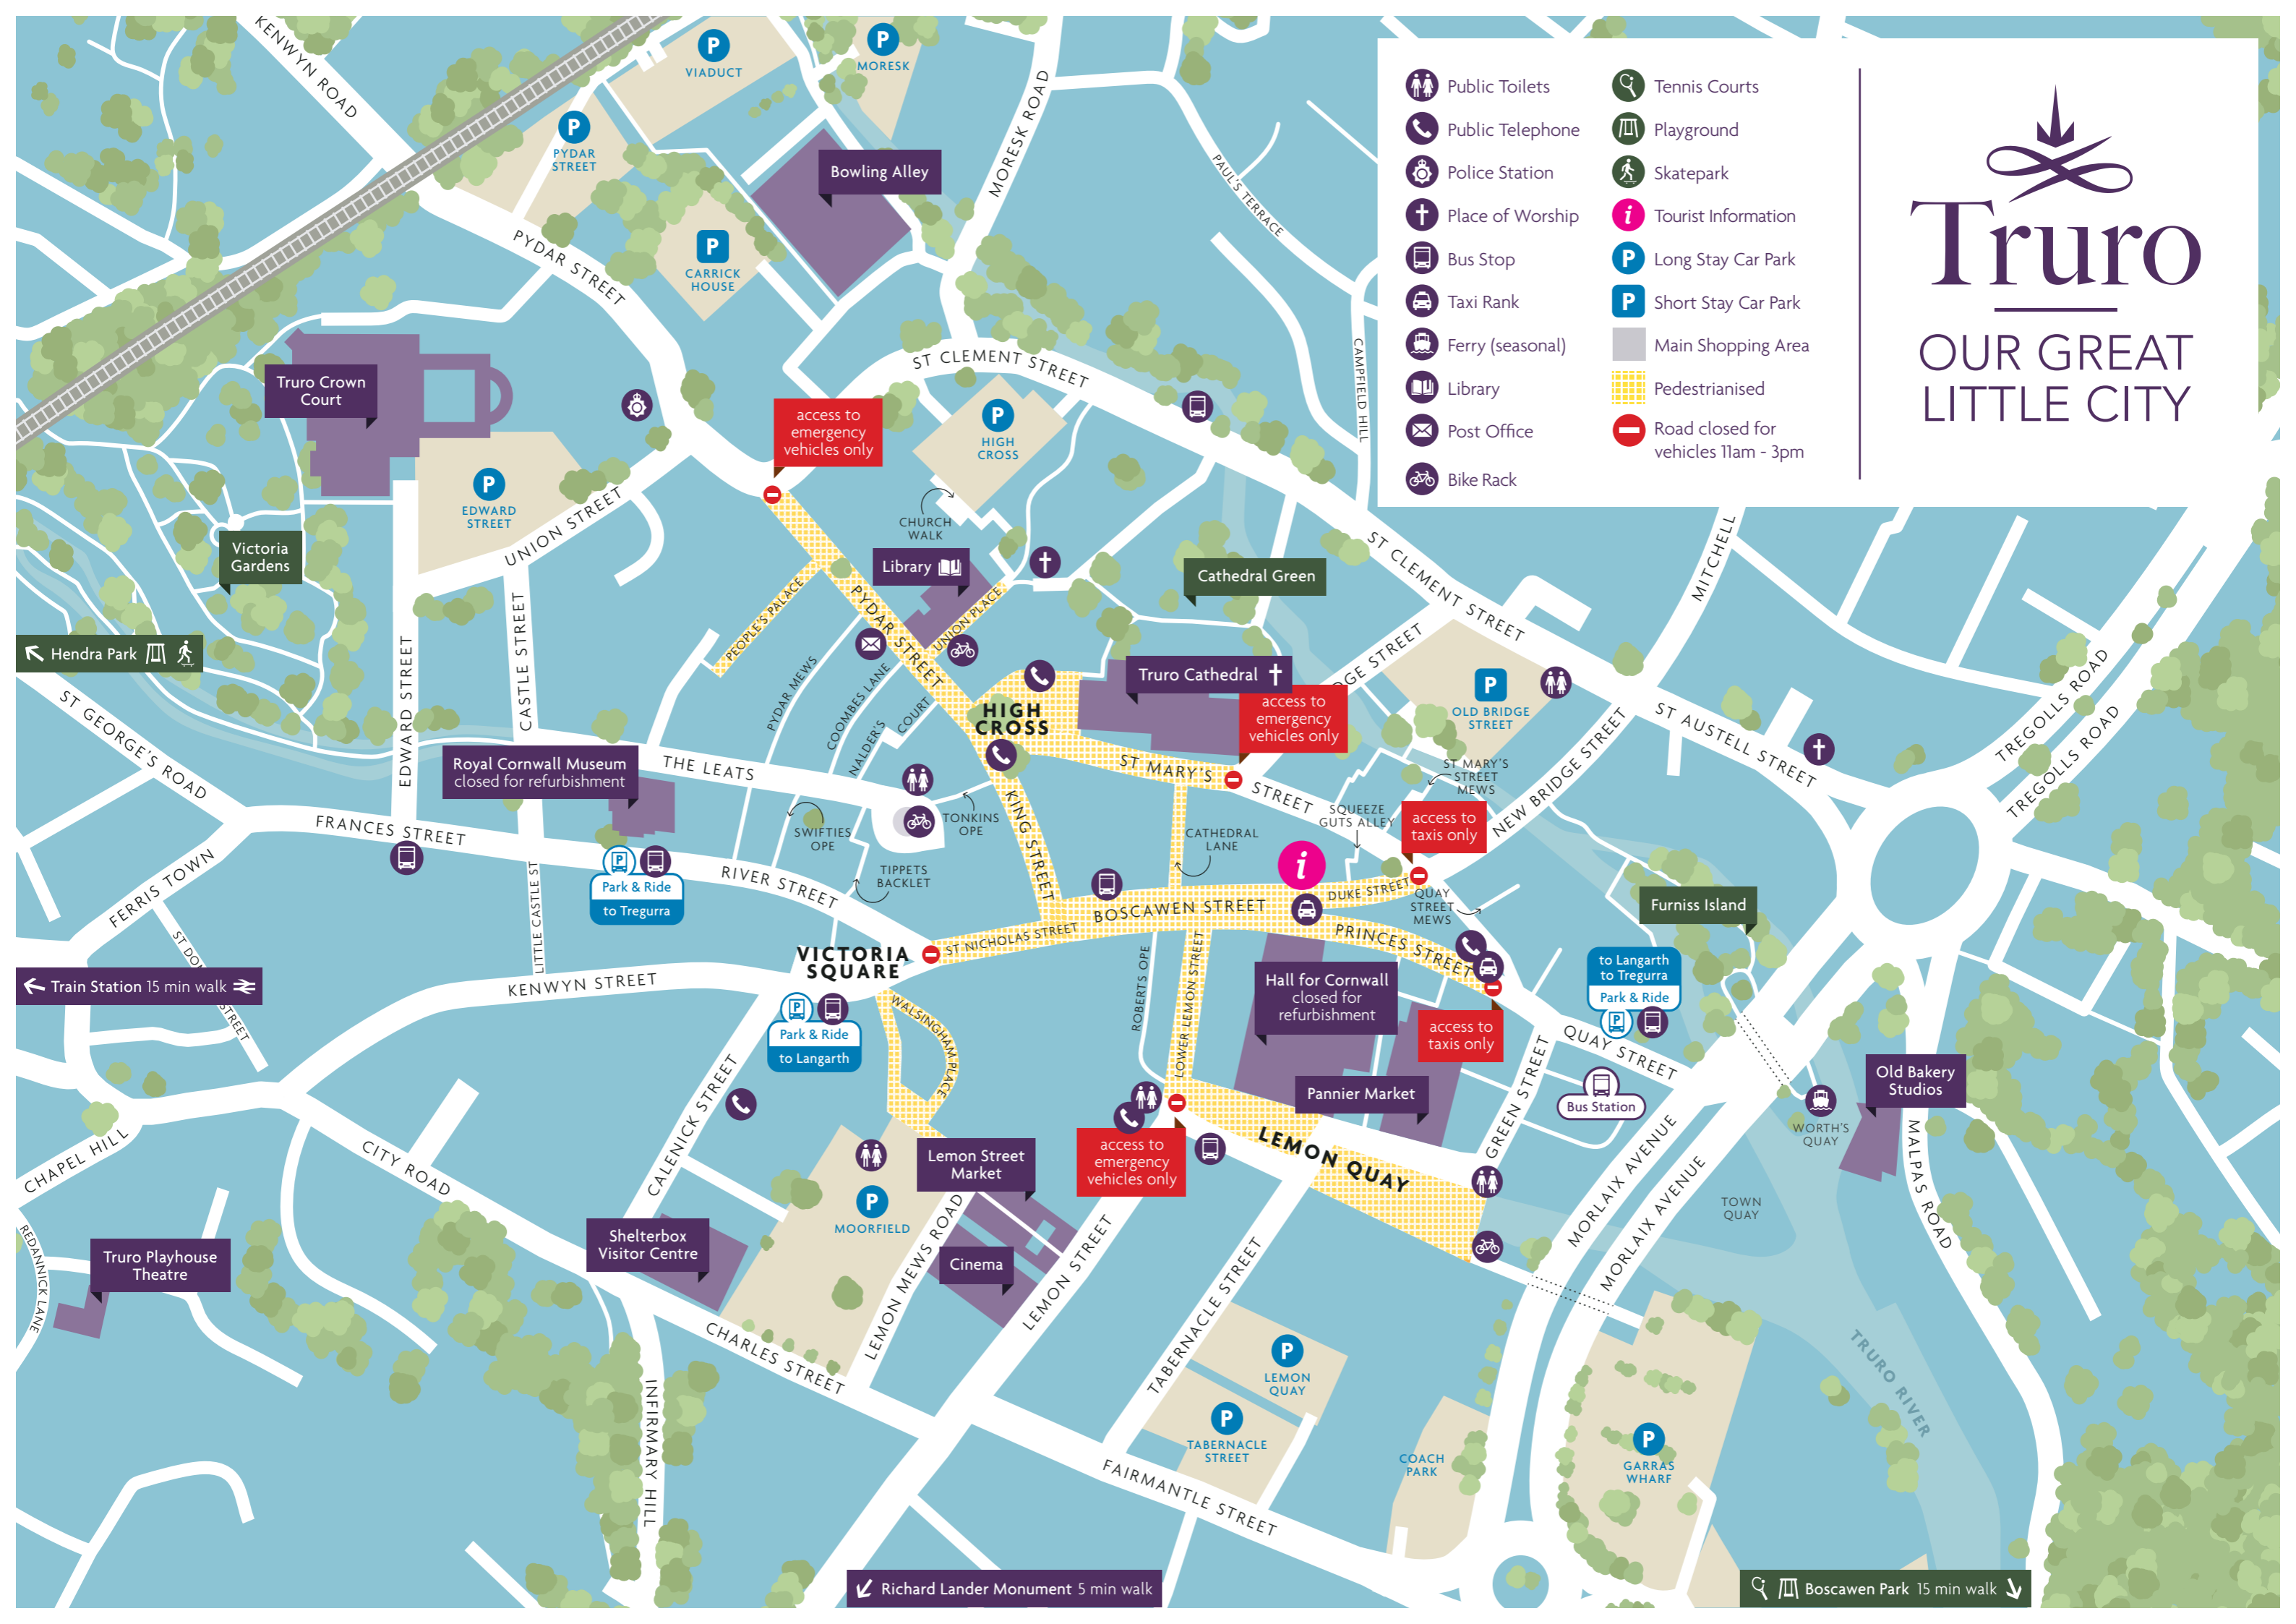

# Truro

OUR GREAT LITTLE CITY

-  Public Toilets
-  Public Telephone
-  Police Station
-  Place of Worship
-  Bus Stop
-  Taxi Rank
-  Ferry (seasonal)
-  Library
-  Post Office
-  Bike Rack
-  Tennis Courts
-  Playground
-  Skatepark
-  Tourist Information
-  Long Stay Car Park
-  Short Stay Car Park
-  Main Shopping Area
-  Pedestrianised
-  Road closed for vehicles 11am - 3pm

Hendra Park 15 min walk

Train Station 15 min walk

Richard Lander Monument 5 min walk

Boscawen Park 15 min walk